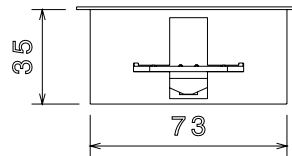

PRODUCT CODE: PDLB1
PVC DRY LINING BOX

DESCRIPTION

35mm 1 Gang Dry Lining Box

FINISH

White

MATERIAL

PVC

PACKAGING

Packed in qty 10

ADDITIONAL NOTES

Isometric view

Side view

Top view

Front view